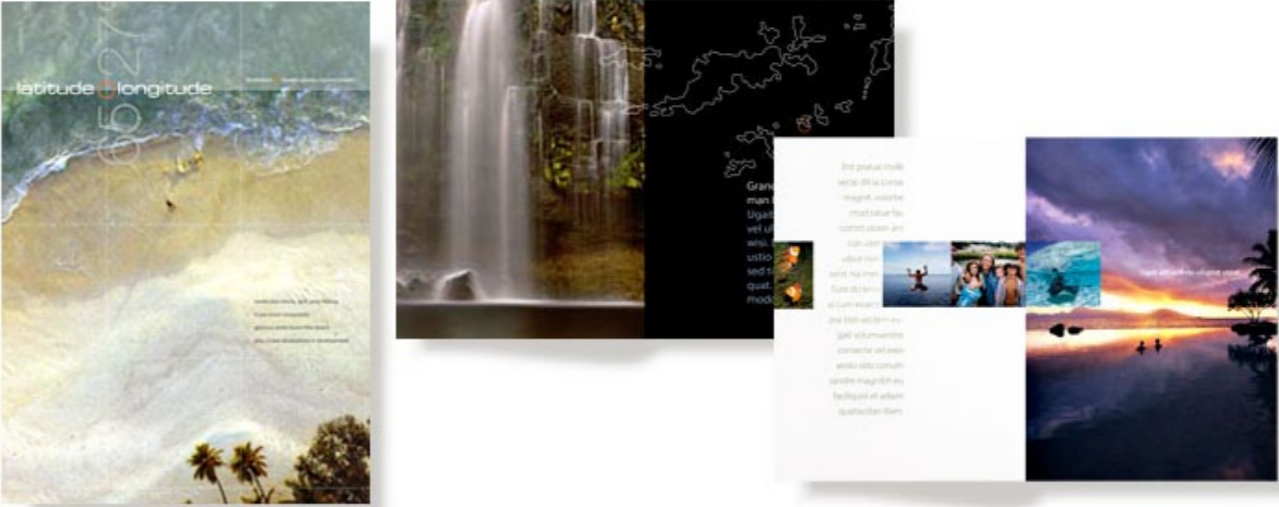

Honda S2000 | RPA

Acura MDX | RPA

Honda Touring | Volcano Design

Greenwich Group International

Studio C|2

Exclusive Resorts | Merkley + partners

Mercedes Benz dealer touch screen POS | touch_screen.pdf

Studio C2 | www.studio-c2.com